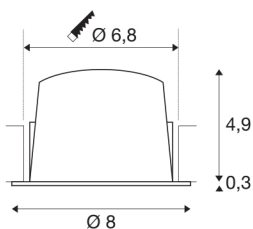

NUMINOS® DL S

Indoor LED recessed ceiling light white/black 4000K
55° gimballed, rotating and pivoting, including leaf
springs

The NUMINOS light system from SLV skilfully combines function, design and technology. This way, you can experience a thousand lighting design possibilities with different downlights and spotlights. This also includes NUMINOS® DL S, which impresses as a recessed ceiling light with the best workmanship and lighting quality. Ideal for discreet, modern and space-saving lighting that directs the accent to objects or the room. The recessed ceiling light has a power consumption of 8.6 watts, a luminous flux of 730 lumens, a colour temperature of 4000 Kelvin and a high colour reproduction index of over 90. This means that simple installation is a mere formality. When do you choose NUMINOS® from SLV?

TECHNICAL DATA

Item no.:	1003835
Number of different light outlets	1
Secondary power / secondary voltage	250mA
Height	5.2 cm
Diameter	8 cm
Installation diameter	6.8 cm
Installation depth	5.5 cm
Net weight	0.12 kg
Gross weight	0.128 kg
IP Code	IP 20 / IP 44
Safety class	III
Impact resistance class	IK02
Impact resistance	0,2 Joule
Assembly	Recessed
Assembly details	Ceiling
Wattage	8.6 W
Lumen	730 lm
Colour temperature	4000 Kelvin
Beam angle	55 °
Color	white
CRI	90
UGR ≤	22