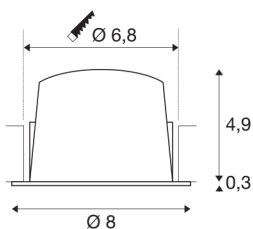

## NUMINOS® DL S

Indoor LED recessed ceiling light white/white 4000K  
55° gimballed, rotating and pivoting, including leaf  
springs

The NUMINOS light system from SLV perfectly combines function, design and technology. With various downlights and spotlights, you can experience a thousand lighting design possibilities. This also includes NUMINOS® DL S, which impresses as a recessed ceiling light with the best workmanship and lighting quality. Ideal for unobtrusive, modern and space-saving lighting that draws the focus to objects or the room. The recessed ceiling light can convince with a power consumption of 8.6 watts, luminous flux of 790 lumens, colour temperature of 4000 Kelvin and a high colour reproduction index of over 90. This means that easy installation is a mere formality. When do you choose NUMINOS ® from SLV?

## TECHNICAL DATA

Item no.:	1003836
Number of different light outlets	1
Secondary power / secondary voltage	250mA
Height	5.2 cm
Diameter	8 cm
Installation diameter	6.8 cm
Installation depth	5.5 cm
Net weight	0.16 kg
Gross weight	0.185 kg
IP Code	IP 20 / IP 44
Safety class	III
Impact resistance class	IK02
Impact resistance	0,2 Joule
Assembly	Recessed
Assembly details	Ceiling
Wattage	8.6 W
Lumen	790 lm
Colour temperature	4000 Kelvin
Beam angle	55 °
Color	white
CRI	90
UGR ≤	22