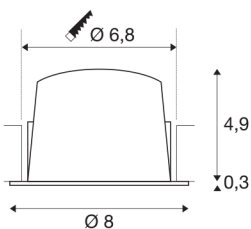

## NUMINOS® DL S

Indoor LED recessed ceiling light white/chrome 4000K  
55° gimballed, rotating and pivoting, including leaf  
springs

Design, technology and function in perfection: NUMINOS is the light system from SLV that combines everything. With various downlights and spotlights, you can experience a thousand lighting design possibilities. Like with the NUMINOS® DL S recessed ceiling light, which impresses with its high-quality workmanship and light. In this way, you can create discreet, modern and space-saving lighting that draws the focus to objects or the room. The recessed ceiling light has a power consumption of 8.6 watts, a luminous flux of 750 lumens, a colour temperature of 4000 Kelvin and a good colour reproduction index of over 90. This means that simple installation is a mere formality. When to choose NUMINOS from SLV – modular diversity awaits you.

## TECHNICAL DATA

Item no.:	1003837
Number of different light outlets	1
Secondary power / secondary voltage	250mA
Height	5.2 cm
Diameter	8 cm
Installation diameter	6.8 cm
Installation depth	5.5 cm
Net weight	0.16 kg
Gross weight	0.2 kg
IP Code	IP 20 / IP 44
Safety class	III
Impact resistance class	IK02
Impact resistance	0,2 Joule
Assembly	Recessed
Assembly details	Ceiling
Wattage	8.6 W
Lumen	750 lm
Colour temperature	4000 Kelvin
Beam angle	55 °
Color	white
CRI	90
UGR ≤	22