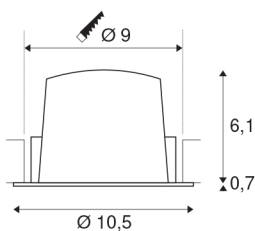

NUMINOS® DL M

Indoor LED recessed ceiling light black/chrome 2700K 20°, including leaf springs

NUMINOS is the perfectly coordinated light system from SLV that combines function, design and technology. With different downlights and spotlights, you can experience a thousand lighting design possibilities. Like with the NUMINOS® DL M recessed ceiling light, which impresses with its high-quality workmanship and light. Ideal for discreet, modern and space-saving lighting that directs the accent to objects or the room. The recessed ceiling light can convince with a power consumption of 17.55 watts, luminous flux of 1550 lumens, colour temperature of 2700 Kelvin and a high colour reproduction index of over 90. Installation is then done in no time at all. When will you choose SLV's modular variety?

TECHNICAL DATA

| | |
|-------------------------------------|---------------|
| Item no.: | 1003843 |
| Number of different light outlets | 1 |
| Secondary power / secondary voltage | 500mA |
| Height | 6.8 cm |
| Diameter | 10.5 cm |
| Installation diameter | 9 cm |
| Installation depth | 7.5 cm |
| Net weight | 0.24 kg |
| Gross weight | 0.28 kg |
| IP Code | IP 20 / IP 44 |
| Safety class | III |
| Impact resistance class | IK02 |
| Impact resistance | 0,2 Joule |
| Assembly | Recessed |
| Assembly details | Ceiling |
| Wattage | 17.55 W |
| Lumen | 1550 lm |
| Colour temperature | 2700 Kelvin |
| Beam angle | 20 ° |
| Color | black |
| CRI | 90 |
| UGR ≤ | 19 |