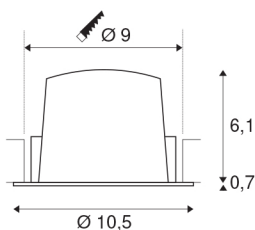

NUMINOS® DL M

Indoor LED recessed ceiling light black/chrome 2700K 40°, including leaf springs

Design, technology and function in perfection: NUMINOS is the light system from SLV that combines everything. This way, you can experience a thousand lighting design possibilities with different downlights and spotlights. This also includes NUMINOS® DL M, which impresses as a recessed ceiling light with the best workmanship and lighting quality. In this way, you can create discreet, modern and space-saving lighting that draws the focus to objects or the room. The recessed ceiling light can convince with a power consumption of 17.55 watts, luminous flux of 1550 lumens, colour temperature of 2700 Kelvin and a high colour reproduction index of over 90. Installation is then done in no time at all. When will you choose SLV's modular variety?

TECHNICAL DATA

Item no.:	1003846
Number of different light outlets	1
Secondary power / secondary voltage	500mA
Height	6.8 cm
Diameter	10.5 cm
Installation diameter	9 cm
Installation depth	7.5 cm
Net weight	0.24 kg
Gross weight	0.28 kg
IP Code	IP 20 / IP 44
Safety class	III
Impact resistance class	IK02
Impact resistance	0,2 Joule
Assembly	Recessed
Assembly details	Ceiling
Wattage	17.55 W
Lumen	1550 lm
Colour temperature	2700 Kelvin
Beam angle	40 °
Color	black
CRI	90
UGR ≤	19