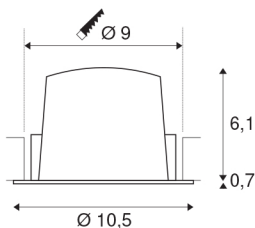

NUMINOS® DL M

Indoor LED recessed ceiling light black/black 2700K
55°, including leaf springs

NUMINOS is the best possible coordinated light system from SLV that combines function, design and technology. With a variety of downlights and spotlights, you can experience a thousand lighting design possibilities. Like with the NUMINOS® DL M recessed ceiling light, which impresses with its high-quality workmanship and light. In this way, you can create unobtrusive, modern and space-saving lighting that draws the focus to objects or the room. The recessed ceiling light convinces with a power consumption of 17.55 watts, luminous flux of 1460 lumens, colour temperature of 2700 Kelvin and a colour reproduction index of 90. This means that easy installation is a mere formality. When to choose NUMINOS from SLV – modular diversity awaits you.

TECHNICAL DATA

Item no.:	1003847
Number of different light outlets	1
Secondary power / secondary voltage	500mA
Height	6.8 cm
Diameter	10.5 cm
Installation diameter	9 cm
Installation depth	7.5 cm
Net weight	0.24 kg
Gross weight	0.28 kg
IP Code	IP 20 / IP 44
Safety class	III
Impact resistance class	IK02
Impact resistance	0,2 Joule
Assembly	Recessed
Assembly details	Ceiling
Wattage	17.55 W
Lumen	1460 lm
Colour temperature	2700 Kelvin
Beam angle	55 °
Color	black
CRI	90
UGR ≤	22