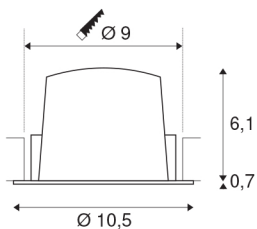

NUMINOS® DL M

Indoor LED recessed ceiling light white/black 2700K 20°, including leaf springs

Design, technology and function in perfection: NUMINOS is the light system from SLV that combines everything. With different downlights and spotlights, you provide a thousand lighting design possibilities. Also with the NUMINOS® DL M recessed ceiling light, which convinces with the best workmanship and lighting quality. In this way, you can create discreet, modern and space-saving lighting that draws the focus to objects or the room. The recessed ceiling light convinces with a power consumption of 17.55 watts, luminous flux of 1460 lumens, colour temperature of 2700 Kelvin and a colour reproduction index of 90. Installation is then done in no time at all. When to choose NUMINOS from SLV – modular diversity awaits you.

TECHNICAL DATA

Item no.:	1003853
Number of different light outlets	1
Secondary power / secondary voltage	500mA
Height	6.8 cm
Diameter	10.5 cm
Installation diameter	9 cm
Installation depth	7.5 cm
Net weight	0.205 kg
Gross weight	0.219 kg
IP Code	IP 20 / IP 44
Safety class	III
Impact resistance class	IK02
Impact resistance	0,2 Joule
Assembly	Recessed
Assembly details	Ceiling
Wattage	17.55 W
Lumen	1460 lm
Colour temperature	2700 Kelvin
Beam angle	20 °
Color	white
CRI	90
UGR ≤	19