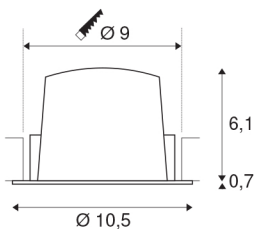

## NUMINOS® DL M

Indoor LED recessed ceiling light white/chrome 2700K 20°, including leaf springs

Design, technology and function in perfection: NUMINOS is the light system from SLV that combines everything. With various downlights and spotlights, you can experience a thousand lighting design possibilities. Also with the NUMINOS® DL M recessed ceiling light, which convinces with the best workmanship and lighting quality. Ideal for discreet, modern and space-saving lighting that directs the accent to objects or the room. The recessed ceiling light convinces with a power consumption of 17.55 watts, luminous flux of 1550 lumens, colour temperature of 2700 Kelvin and a colour reproduction index of 90. This means that easy installation is a mere formality. When will you choose SLV's modular variety?

## TECHNICAL DATA

Item no.:	1003855
Number of different light outlets	1
Secondary power / secondary voltage	500mA
Height	6.8 cm
Diameter	10.5 cm
Installation diameter	9 cm
Installation depth	7.5 cm
Net weight	0.24 kg
Gross weight	0.28 kg
IP Code	IP 20 / IP 44
Safety class	III
Impact resistance class	IK02
Impact resistance	0,2 Joule
Assembly	Recessed
Assembly details	Ceiling
Wattage	17.55 W
Lumen	1550 lm
Colour temperature	2700 Kelvin
Beam angle	20 °
Color	white
CRI	90
UGR ≤	19