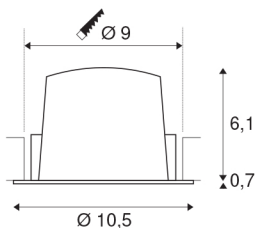

NUMINOS® DL M

Indoor LED recessed ceiling light white/black 2700K 40°, including leaf springs

The NUMINOS light system from SLV combines technology, design and functionality like no other. This way, you can experience a thousand lighting design possibilities with a variety of downlights and spotlights. This also includes NUMINOS® DL M, which impresses as a recessed ceiling light with the best workmanship and lighting quality. Ideal for discreet, modern and space-saving lighting that directs the accent to objects or the room. The recessed ceiling light has a power consumption of 17.55 watts, a luminous flux of 1460 lumens, a colour temperature of 2700 Kelvin and a high colour reproduction index of over 90. This means that easy installation is a mere formality. When to choose NUMINOS from SLV – modular diversity awaits you.

TECHNICAL DATA

Item no.:	1003856
Number of different light outlets	1
Secondary power / secondary voltage	500mA
Height	6.8 cm
Diameter	10.5 cm
Installation diameter	9 cm
Installation depth	7.5 cm
Net weight	0.24 kg
Gross weight	0.28 kg
IP Code	IP 20 / IP 44
Safety class	III
Impact resistance class	IK02
Impact resistance	0,2 Joule
Assembly	Recessed
Assembly details	Ceiling
Wattage	17.55 W
Lumen	1460 lm
Colour temperature	2700 Kelvin
Beam angle	40 °
Color	white
CRI	90
UGR ≤	22