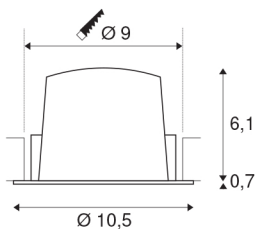

NUMINOS® DL M

Indoor LED recessed ceiling light white/white 2700K 40°, including leaf springs

NUMINOS is the optimally coordinated light system from SLV that combines function, design and technology. This way, you can experience a thousand lighting design possibilities with different downlights and spotlights. Like with the NUMINOS® DL M recessed ceiling light, which impresses with its high-quality workmanship and light. Ideal for harmonious, modern and space-saving lighting that directs the accent to objects or the room. The recessed ceiling light convinces with a power consumption of 17.55 watts, luminous flux of 1600 lumens, colour temperature of 2700 Kelvin and a colour reproduction index of 90. Installation is then done in no time at all. When to choose NUMINOS from SLV – modular diversity awaits you.

TECHNICAL DATA

Item no.:	1003857
Number of different light outlets	1
Secondary power / secondary voltage	500mA
Height	6.8 cm
Diameter	10.5 cm
Installation diameter	9 cm
Installation depth	7.5 cm
Net weight	0.24 kg
Gross weight	0.28 kg
IP Code	IP 20 / IP 44
Safety class	III
Impact resistance class	IK02
Impact resistance	0,2 Joule
Assembly	Recessed
Assembly details	Ceiling
Wattage	17.55 W
Lumen	1600 lm
Colour temperature	2700 Kelvin
Beam angle	40 °
Color	white
CRI	90
UGR ≤	19