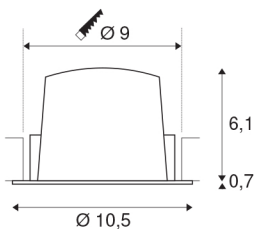

NUMINOS® DL M

Indoor LED recessed ceiling light white/chrome 2700K 40°, including leaf springs

The NUMINOS light system from SLV skilfully combines function, design and technology. This way, you can experience a thousand lighting design possibilities with different downlights and spotlights. Also with the NUMINOS® DL M recessed ceiling light, which convinces with the best workmanship and lighting quality. In this way, you can create discreet, modern and space-saving lighting that draws the focus to objects or the room. The recessed ceiling light convinces with a power consumption of 17.55 watts, luminous flux of 1550 lumens, colour temperature of 2700 Kelvin and a colour reproduction index of 90. Installation is then done in no time at all. When to choose NUMINOS from SLV – modular diversity awaits you.

TECHNICAL DATA

Item no.:	1003858
Number of different light outlets	1
Secondary power / secondary voltage	500mA
Height	6.8 cm
Diameter	10.5 cm
Installation diameter	9 cm
Installation depth	7.5 cm
Net weight	0.24 kg
Gross weight	0.28 kg
IP Code	IP 20 / IP 44
Safety class	III
Impact resistance class	IK02
Impact resistance	0,2 Joule
Assembly	Recessed
Assembly details	Ceiling
Wattage	17.55 W
Lumen	1550 lm
Colour temperature	2700 Kelvin
Beam angle	40 °
Color	white
CRI	90
UGR ≤	19