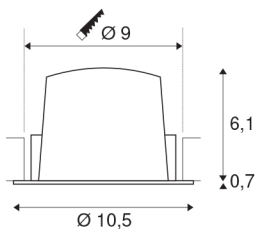

NUMINOS® DL M

Indoor LED recessed ceiling light white/white 2700K 55°, including leaf springs

NUMINOS is the perfectly coordinated light system from SLV that combines function, design and technology. With various downlights and spotlights, you can experience a thousand lighting design possibilities. Also with the NUMINOS® DL M recessed ceiling light, which convinces with the best workmanship and lighting quality. Ideal for discreet, modern and space-saving lighting that directs the accent to objects or the room. The recessed ceiling light convinces with a power consumption of 17.55 watts, luminous flux of 1600 lumens, colour temperature of 2700 Kelvin and a colour reproduction index of 90. This means that easy installation is a mere formality. When will you choose SLV's modular variety?

TECHNICAL DATA

Item no.:	1003860
Number of different light outlets	1
Secondary power / secondary voltage	500mA
Height	6.8 cm
Diameter	10.5 cm
Installation diameter	9 cm
Installation depth	7.5 cm
Net weight	0.24 kg
Gross weight	0.28 kg
IP Code	IP 20 / IP 44
Safety class	III
Impact resistance class	IK02
Impact resistance	0,2 Joule
Assembly	Recessed
Assembly details	Ceiling
Wattage	17.55 W
Lumen	1600 lm
Colour temperature	2700 Kelvin
Beam angle	55 °
Color	white
CRI	90
UGR ≤	22