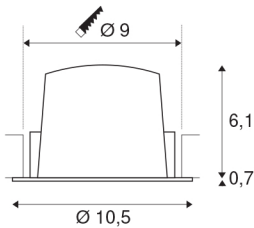

## NUMINOS® DL M

Indoor LED recessed ceiling light white/chrome 2700K 55°, including leaf springs

NUMINOS is the optimally coordinated light system from SLV that combines function, design and technology. This way, you can experience a thousand lighting design possibilities with different downlights and spotlights. This also includes NUMINOS® DL M, which impresses as a recessed ceiling light with the best workmanship and lighting quality. Ideal for discreet, modern and space-saving lighting that directs the accent to objects or the room. The recessed ceiling light has a power consumption of 17.55 watts, a luminous flux of 1550 lumens, a colour temperature of 2700 Kelvin and a high colour reproduction index of over 90. This means that simple installation is a mere formality. When will you choose SLV's modular variety?

## TECHNICAL DATA

Item no.:	1003861
Number of different light outlets	1
Secondary power / secondary voltage	500mA
Height	6.8 cm
Diameter	10.5 cm
Installation diameter	9 cm
Installation depth	7.5 cm
Net weight	0.24 kg
Gross weight	0.28 kg
IP Code	IP 20 / IP 44
Safety class	III
Impact resistance class	IK02
Impact resistance	0,2 Joule
Assembly	Recessed
Assembly details	Ceiling
Wattage	17.55 W
Lumen	1550 lm
Colour temperature	2700 Kelvin
Beam angle	55 °
Color	white
CRI	90
UGR ≤	19