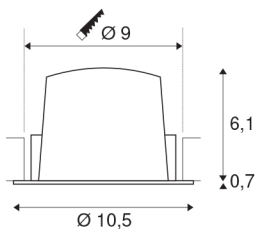

## NUMINOS® DL M

Indoor LED recessed ceiling light black/white 3000K 20°, including leaf springs

The NUMINOS light system from SLV combines technology, design and functionality like no other. With a variety of downlights and spotlights, you provide a thousand lighting design options. This also includes NUMINOS® DL M, which impresses as a recessed ceiling light with the best workmanship and lighting quality. In this way, you can create discreet, modern and space-saving lighting that draws the focus to objects or the room. The recessed ceiling light can convince with a power consumption of 17.55 watts, luminous flux of 1600 lumens, colour temperature of 3000 Kelvin and a high colour reproduction index of over 90. Installation is then done in no time at all. When do you choose NUMINOS ® from SLV?

## TECHNICAL DATA

Item no.:	1003866
Number of different light outlets	1
Secondary power / secondary voltage	500mA
Height	6.8 cm
Diameter	10.5 cm
Installation diameter	9 cm
Installation depth	7.5 cm
Net weight	0.205 kg
Gross weight	0.219 kg
IP Code	IP 20 / IP 44
Safety class	III
Impact resistance class	IK02
Impact resistance	0,2 Joule
Assembly	Recessed
Assembly details	Ceiling
Wattage	17.55 W
Lumen	1600 lm
Colour temperature	3000 Kelvin
Beam angle	20 °
Color	black
CRI	90
UGR ≤	22