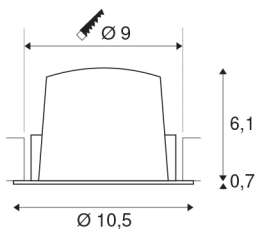

## NUMINOS® DL M

Indoor LED recessed ceiling light black/chrome 3000K 20°, including leaf springs

Design, technology and function in perfection: NUMINOS is the light system from SLV that combines everything. The different downlights and spotlights make a thousand lighting design options possible. Also with the NUMINOS® DL M recessed ceiling light, which convinces with the best workmanship and lighting quality. Ideal for discreet, modern and space-saving lighting that directs the accent to objects or the room. The recessed ceiling light can convince with a power consumption of 17.55 watts, luminous flux of 1550 lumens, colour temperature of 3000 Kelvin and a high colour reproduction index of over 90. This means that easy installation is a mere formality. When will you choose SLV's modular variety?

## TECHNICAL DATA

Item no.:	1003867
Number of different light outlets	1
Secondary power / secondary voltage	500mA
Height	6.8 cm
Diameter	10.5 cm
Installation diameter	9 cm
Installation depth	7.5 cm
Net weight	0.24 kg
Gross weight	0.28 kg
IP Code	IP 20 / IP 44
Safety class	III
Impact resistance class	IK02
Impact resistance	0,2 Joule
Assembly	Recessed
Assembly details	Ceiling
Wattage	17.55 W
Lumen	1550 lm
Colour temperature	3000 Kelvin
Beam angle	20 °
Color	black
CRI	90
UGR ≤	19