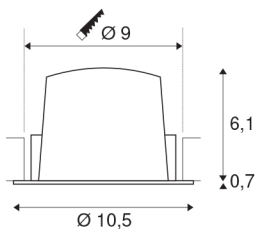

NUMINOS® DL M

Indoor LED recessed ceiling light black/black 3000K 40°, including leaf springs

The NUMINOS light system from SLV skilfully combines function, design and technology. This way, you can experience a thousand lighting design possibilities with a variety of downlights and spotlights. Also with the NUMINOS® DL M recessed ceiling light, which convinces with the best workmanship and lighting quality. Ideal for discreet, modern and space-saving lighting that directs the accent to objects or the room. The recessed ceiling light can convince with a power consumption of 17.55 watts, luminous flux of 1500 lumens, colour temperature of 3000 Kelvin and a high colour reproduction index of over 90. This means that simple installation is a mere formality. When will you choose SLV's modular variety?

TECHNICAL DATA

Item no.:	1003868
Number of different light outlets	1
Secondary power / secondary voltage	500mA
Height	6.8 cm
Diameter	10.5 cm
Installation diameter	9 cm
Installation depth	7.5 cm
Net weight	0.24 kg
Gross weight	0.28 kg
IP Code	IP 20 / IP 44
Safety class	III
Impact resistance class	IK02
Impact resistance	0,2 Joule
Assembly	Recessed
Assembly details	Ceiling
Wattage	17.55 W
Lumen	1500 lm
Colour temperature	3000 Kelvin
Beam angle	40 °
Color	black
CRI	90
UGR ≤	22