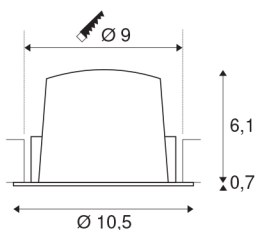

NUMINOS® DL M

Indoor LED recessed ceiling light black/white 3000K 40°, including leaf springs

NUMINOS is the optimally coordinated light system from SLV that combines function, design and technology. This way, you can experience a thousand lighting design possibilities with different downlights and spotlights. Like with the NUMINOS® DL M recessed ceiling light, which impresses with its high-quality workmanship and light. In this way, you can create discreet, modern and space-saving lighting that draws the focus to objects or the room. The recessed ceiling light can convince with a power consumption of 17.55 watts, luminous flux of 1600 lumens, colour temperature of 3000 Kelvin and a high colour reproduction index of over 90. Installation is then done in no time at all. When to choose NUMINOS from SLV – modular diversity awaits you.

TECHNICAL DATA

Item no.:	1003869
Number of different light outlets	1
Secondary power / secondary voltage	500mA
Height	6.8 cm
Diameter	10.5 cm
Installation diameter	9 cm
Installation depth	7.5 cm
Net weight	0.24 kg
Gross weight	0.28 kg
IP Code	IP 20 / IP 44
Safety class	III
Impact resistance class	IK02
Impact resistance	0,2 Joule
Assembly	Recessed
Assembly details	Ceiling
Wattage	17.55 W
Lumen	1600 lm
Colour temperature	3000 Kelvin
Beam angle	40 °
Color	black
CRI	90
UGR ≤	22