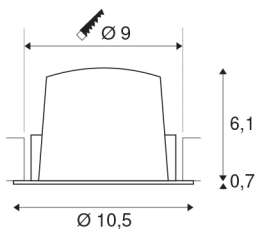

## NUMINOS® DL M

Indoor LED recessed ceiling light black/chrome 3000K 40°, including leaf springs

Design, technology and function in perfection: NUMINOS is the light system from SLV that combines everything. With different downlights and spotlights, you provide a thousand lighting design possibilities. Like with the NUMINOS® DL M recessed ceiling light, which impresses with its high-quality workmanship and light. In this way, you can create discreet, modern and space-saving lighting that draws the focus to objects or the room. The recessed ceiling light convinces with a power consumption of 17.55 watts, luminous flux of 1550 lumens, colour temperature of 3000 Kelvin and a colour reproduction index of 90. Installation is then done in no time at all. When to choose NUMINOS from SLV – modular diversity awaits you.

## TECHNICAL DATA

Item no.:	1003870
Number of different light outlets	1
Secondary power / secondary voltage	500mA
Height	6.8 cm
Diameter	10.5 cm
Installation diameter	9 cm
Installation depth	7.5 cm
Net weight	0.24 kg
Gross weight	0.28 kg
IP Code	IP 20 / IP 44
Safety class	III
Impact resistance class	IK02
Impact resistance	0,2 Joule
Assembly	Recessed
Assembly details	Ceiling
Wattage	17.55 W
Lumen	1550 lm
Colour temperature	3000 Kelvin
Beam angle	40 °
Color	black
CRI	90
UGR ≤	19