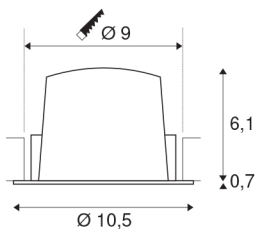

NUMINOS® DL M

Indoor LED recessed ceiling light black/black 3000K
55°, including leaf springs

The NUMINOS light system from SLV combines technology, design and functionality like no other. With a variety of downlights and spotlights, you provide a thousand lighting design options. This also includes NUMINOS® DL M, which impresses as a recessed ceiling light with the best workmanship and lighting quality. In this way, you can create unobtrusive, modern and space-saving lighting that draws the focus to objects or the room. The recessed ceiling light convinces with a power consumption of 17.55 watts, luminous flux of 1500 lumens, colour temperature of 3000 Kelvin and a colour reproduction index of 90. Installation is then done in no time at all. When to choose NUMINOS from SLV – modular diversity awaits you.

TECHNICAL DATA

Item no.:	1003871
Number of different light outlets	1
Secondary power / secondary voltage	500mA
Height	6.8 cm
Diameter	10.5 cm
Installation diameter	9 cm
Installation depth	7.5 cm
Net weight	0.45 kg
Gross weight	0.39 kg
IP Code	IP 20 / IP 44
Safety class	III
Impact resistance class	IK02
Impact resistance	0,2 Joule
Assembly	Recessed
Assembly details	Ceiling
Wattage	17.55 W
Lumen	1500 lm
Colour temperature	3000 Kelvin
Beam angle	55 °
Color	black
CRI	90
UGR ≤	22