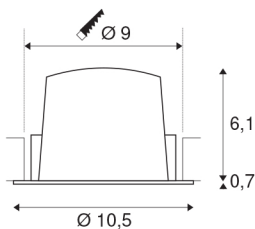

NUMINOS® DL M

Indoor LED recessed ceiling light black/white 3000K 55°, including leaf springs

NUMINOS is the perfectly coordinated light system from SLV that combines function, design and technology. With various downlights and spotlights, you can experience a thousand lighting design possibilities. This also includes NUMINOS® DL M, which impresses as a recessed ceiling light with the best workmanship and lighting quality. Ideal for discreet, modern and space-saving lighting that directs the accent to objects or the room. The recessed ceiling light has a power consumption of 17.55 watts, a luminous flux of 1600 lumens, a colour temperature of 3000 Kelvin and a high colour reproduction index of over 90. Installation is then done in no time at all. When will you choose SLV's modular variety?

TECHNICAL DATA

Item no.:	1003872
Number of different light outlets	1
Secondary power / secondary voltage	500mA
Height	6.8 cm
Diameter	10.5 cm
Installation diameter	9 cm
Installation depth	7.5 cm
Net weight	0.24 kg
Gross weight	0.28 kg
IP Code	IP 20 / IP 44
Safety class	III
Impact resistance class	IK02
Impact resistance	0,2 Joule
Assembly	Recessed
Assembly details	Ceiling
Wattage	17.55 W
Lumen	1600 lm
Colour temperature	3000 Kelvin
Beam angle	55 °
Color	black
CRI	90
UGR ≤	22