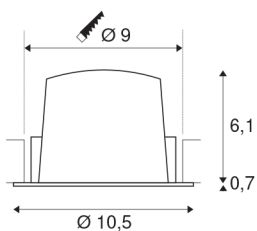

NUMINOS® DL M

Indoor LED recessed ceiling light black/chrome 3000K 55°, including leaf springs

The NUMINOS light system from SLV combines technology, design and functionality like no other. This way, you can experience a thousand lighting design possibilities with a variety of downlights and spotlights. This also includes NUMINOS® DL M, which impresses as a recessed ceiling light with the best workmanship and lighting quality. In this way, you can create unobtrusive, modern and space-saving lighting that draws the focus to objects or the room. The recessed ceiling light can convince with a power consumption of 17.55 watts, luminous flux of 1550 lumens, colour temperature of 3000 Kelvin and a high colour reproduction index of over 90. Installation is then done in no time at all. When do you choose NUMINOS ® from SLV?

TECHNICAL DATA

Item no.:	1003873
Number of different light outlets	1
Secondary power / secondary voltage	500mA
Height	6.8 cm
Diameter	10.5 cm
Installation diameter	9 cm
Installation depth	7.5 cm
Net weight	0.24 kg
Gross weight	0.28 kg
IP Code	IP 20 / IP 44
Safety class	III
Impact resistance class	IK02
Impact resistance	0,2 Joule
Assembly	Recessed
Assembly details	Ceiling
Wattage	17.55 W
Lumen	1550 lm
Colour temperature	3000 Kelvin
Beam angle	55 °
Color	black
CRI	90
UGR ≤	19