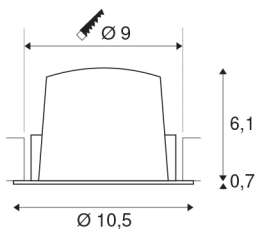

## NUMINOS® DL M

Indoor LED recessed ceiling light white/black 3000K 20°, including leaf springs

NUMINOS is the best possible coordinated light system from SLV that combines function, design and technology. With different downlights and spotlights, you provide a thousand lighting design possibilities. Like with the NUMINOS® DL M recessed ceiling light, which impresses with its high-quality workmanship and light. Ideal for harmonious, modern and space-saving lighting that directs the accent to objects or the room. The recessed ceiling light has a power consumption of 17.55 watts, a luminous flux of 1500 lumens, a colour temperature of 3000 Kelvin and a good colour reproduction index of over 90. Installation is then done in no time at all. When to choose NUMINOS from SLV – modular diversity awaits you.

## TECHNICAL DATA

Item no.:	1003877
Number of different light outlets	1
Secondary power / secondary voltage	500mA
Height	6.8 cm
Diameter	10.5 cm
Installation diameter	9 cm
Installation depth	7.5 cm
Net weight	0.205 kg
Gross weight	0.219 kg
IP Code	IP 20 / IP 44
Safety class	III
Impact resistance class	IK02
Impact resistance	0,2 Joule
Assembly	Recessed
Assembly details	Ceiling
Wattage	17.55 W
Lumen	1500 lm
Colour temperature	3000 Kelvin
Beam angle	20 °
Color	white
CRI	90
UGR ≤	19