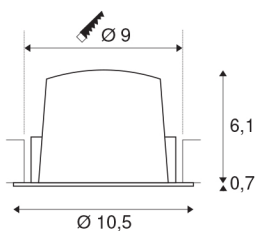

NUMINOS® DL M

Indoor LED recessed ceiling light white/white 3000K 20°, including leaf springs

The NUMINOS light system from SLV skilfully combines function, design and technology. With a variety of downlights and spotlights, you provide a thousand lighting design options. This also includes NUMINOS® DL M, which impresses as a recessed ceiling light with the best workmanship and lighting quality. Ideal for discreet, modern and space-saving lighting that directs the accent to objects or the room. The recessed ceiling light has a power consumption of 17.55 watts, a luminous flux of 1600 lumens, a colour temperature of 3000 Kelvin and a high colour reproduction index of over 90. Installation is then done in no time at all. When do you choose NUMINOS ® from SLV?

TECHNICAL DATA

Item no.:	1003878
Number of different light outlets	1
Secondary power / secondary voltage	500mA
Height	6.8 cm
Diameter	10.5 cm
Installation diameter	9 cm
Installation depth	7.5 cm
Net weight	0.24 kg
Gross weight	0.28 kg
IP Code	IP 20 / IP 44
Safety class	III
Impact resistance class	IK02
Impact resistance	0,2 Joule
Assembly	Recessed
Assembly details	Ceiling
Wattage	17.55 W
Lumen	1600 lm
Colour temperature	3000 Kelvin
Beam angle	20 °
Color	white
CRI	90
UGR ≤	22