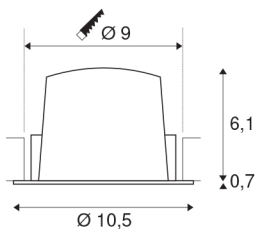

NUMINOS® DL M

Indoor LED recessed ceiling light white/chrome 3000K 20°, including leaf springs

NUMINOS is the best possible coordinated light system from SLV that combines function, design and technology. With various downlights and spotlights, you can experience a thousand lighting design possibilities. This also includes NUMINOS® DL M, which impresses as a recessed ceiling light with the best workmanship and lighting quality. Ideal for discreet, modern and space-saving lighting that draws the focus to objects or the room. The recessed ceiling light can convince with a power consumption of 17.55 watts, luminous flux of 1550 lumens, colour temperature of 3000 Kelvin and a high colour reproduction index of over 90. Installation is then done in no time at all. When will you choose SLV's modular variety?

TECHNICAL DATA

Item no.:	1003879
Number of different light outlets	1
Secondary power / secondary voltage	500mA
Height	6.8 cm
Diameter	10.5 cm
Installation diameter	9 cm
Installation depth	7.5 cm
Net weight	0.205 kg
Gross weight	0.219 kg
IP Code	IP 20 / IP 44
Safety class	III
Impact resistance class	IK02
Impact resistance	0,2 Joule
Assembly	Recessed
Assembly details	Ceiling
Wattage	17.55 W
Lumen	1550 lm
Colour temperature	3000 Kelvin
Beam angle	20 °
Color	white
CRI	90
UGR ≤	19