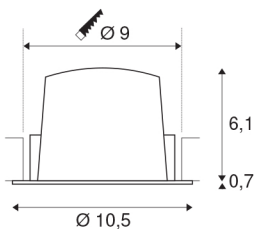

## NUMINOS® DL M

Indoor LED recessed ceiling light white/black 3000K 40°, including leaf springs

The NUMINOS light system from SLV combines technology, design and functionality like no other. With various downlights and spotlights, you can experience a thousand lighting design possibilities. Also with the NUMINOS® DL M recessed ceiling light, which convinces with the best workmanship and lighting quality. Ideal for discreet, modern and space-saving lighting that draws the focus to objects or the room. The recessed ceiling light convinces with a power consumption of 17.55 watts, luminous flux of 1500 lumens, colour temperature of 3000 Kelvin and a colour reproduction index of 90. Installation is then done in no time at all. When will you choose SLV's modular variety?

## TECHNICAL DATA

Item no.:	1003880
Number of different light outlets	1
Secondary power / secondary voltage	500mA
Height	6.8 cm
Diameter	10.5 cm
Installation diameter	9 cm
Installation depth	7.5 cm
Net weight	0.24 kg
Gross weight	0.28 kg
IP Code	IP 20 / IP 44
Safety class	III
Impact resistance class	IK02
Impact resistance	0,2 Joule
Assembly	Recessed
Assembly details	Ceiling
Wattage	17.55 W
Lumen	1500 lm
Colour temperature	3000 Kelvin
Beam angle	40 °
Color	white
CRI	90
UGR ≤	22