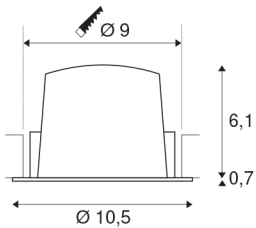

## NUMINOS® DL M

Indoor LED recessed ceiling light white/chrome 3000K 40°, including leaf springs

The NUMINOS light system from SLV perfectly combines function, design and technology. With a variety of downlights and spotlights, you can experience a thousand lighting design possibilities. Also with the NUMINOS® DL M recessed ceiling light, which convinces with the best workmanship and lighting quality. Ideal for unobtrusive, modern and space-saving lighting that draws the focus to objects or the room. The recessed ceiling light has a power consumption of 17.55 watts, a luminous flux of 1550 lumens, a colour temperature of 3000 Kelvin and a good colour reproduction index of over 90. This means that simple installation is a mere formality. When will you choose SLV's modular variety?

## TECHNICAL DATA

Item no.:	1003882
Number of different light outlets	1
Secondary power / secondary voltage	500mA
Height	6.8 cm
Diameter	10.5 cm
Installation diameter	9 cm
Installation depth	7.5 cm
Net weight	0.24 kg
Gross weight	0.28 kg
IP Code	IP 20 / IP 44
Safety class	III
Impact resistance class	IK02
Impact resistance	0,2 Joule
Assembly	Recessed
Assembly details	Ceiling
Wattage	17.55 W
Lumen	1550 lm
Colour temperature	3000 Kelvin
Beam angle	40 °
Color	white
CRI	90
UGR ≤	19