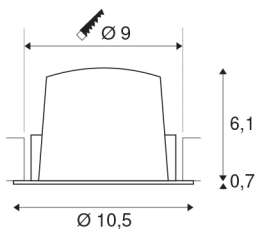

NUMINOS® DL M

Indoor LED recessed ceiling light white/black 3000K 55°, including leaf springs

The NUMINOS light system from SLV skilfully combines function, design and technology. With various downlights and spotlights, you can experience a thousand lighting design possibilities. Like with the NUMINOS® DL M recessed ceiling light, which impresses with its high-quality workmanship and light. Ideal for discreet, modern and space-saving lighting that directs the accent to objects or the room. The recessed ceiling light can convince with a power consumption of 17.55 watts, luminous flux of 1500 lumens, colour temperature of 3000 Kelvin and a high colour reproduction index of over 90. Installation is then done in no time at all. When do you choose NUMINOS ® from SLV?

TECHNICAL DATA

Item no.:	1003883
Number of different light outlets	1
Secondary power / secondary voltage	500mA
Height	6.8 cm
Diameter	10.5 cm
Installation diameter	9 cm
Installation depth	7.5 cm
Net weight	0.24 kg
Gross weight	0.28 kg
IP Code	IP 20 / IP 44
Safety class	III
Impact resistance class	IK02
Impact resistance	0,2 Joule
Assembly	Recessed
Assembly details	Ceiling
Wattage	17.55 W
Lumen	1500 lm
Colour temperature	3000 Kelvin
Beam angle	55 °
Color	white
CRI	90
UGR ≤	22