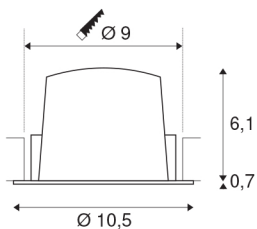

## NUMINOS® DL M

Indoor LED recessed ceiling light white/white 3000K 55°, including leaf springs

Design, technology and function in perfection: NUMINOS is the light system from SLV that combines everything. With different downlights and spotlights, you can experience a thousand lighting design possibilities. This also includes NUMINOS® DL M, which impresses as a recessed ceiling light with the best workmanship and lighting quality. Ideal for harmonious, modern and space-saving lighting that directs the accent to objects or the room. The recessed ceiling light convinces with a power consumption of 17.55 watts, luminous flux of 1600 lumens, colour temperature of 3000 Kelvin and a colour reproduction index of 90. Installation is then done in no time at all. When will you choose SLV's modular variety?

## TECHNICAL DATA

Item no.:	1003884
Number of different light outlets	1
Secondary power / secondary voltage	500mA
Height	6.8 cm
Diameter	10.5 cm
Installation diameter	9 cm
Installation depth	7.5 cm
Net weight	0.24 kg
Gross weight	0.28 kg
IP Code	IP 20 / IP 44
Safety class	III
Impact resistance class	IK02
Impact resistance	0,2 Joule
Assembly	Recessed
Assembly details	Ceiling
Wattage	17.55 W
Lumen	1600 lm
Colour temperature	3000 Kelvin
Beam angle	55 °
Color	white
CRI	90
UGR ≤	22