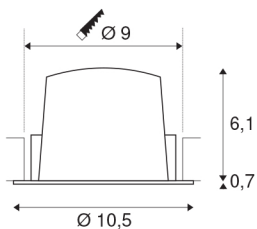

NUMINOS® DL M

Indoor LED recessed ceiling light white/chrome 3000K 55°, including leaf springs

NUMINOS is the best possible coordinated light system from SLV that combines function, design and technology. With a variety of downlights and spotlights, you provide a thousand lighting design options. Also with the NUMINOS® DL M recessed ceiling light, which convinces with the best workmanship and lighting quality. In this way, you can create unobtrusive, modern and space-saving lighting that draws the focus to objects or the room. The recessed ceiling light has a power consumption of 17.55 watts, a luminous flux of 1550 lumens, a colour temperature of 3000 Kelvin and a good colour reproduction index of over 90. Installation is then done in no time at all. When to choose NUMINOS from SLV – modular diversity awaits you.

TECHNICAL DATA

Item no.:	1003885
Number of different light outlets	1
Secondary power / secondary voltage	500mA
Height	6.8 cm
Diameter	10.5 cm
Installation diameter	9 cm
Installation depth	7.5 cm
Net weight	0.24 kg
Gross weight	0.28 kg
IP Code	IP 20 / IP 44
Safety class	III
Impact resistance class	IK02
Impact resistance	0,2 Joule
Assembly	Recessed
Assembly details	Ceiling
Wattage	17.55 W
Lumen	1550 lm
Colour temperature	3000 Kelvin
Beam angle	55 °
Color	white
CRI	90
UGR ≤	19