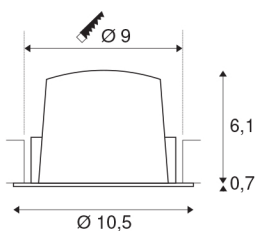

NUMINOS® DL M

Indoor LED recessed ceiling light black/black 4000K
20°, including leaf springs

The NUMINOS light system from SLV perfectly combines function, design and technology. With different downlights and spotlights, you provide a thousand lighting design possibilities. Also with the NUMINOS® DL M recessed ceiling light, which convinces with the best workmanship and lighting quality. Ideal for discreet, modern and space-saving lighting that draws the focus to objects or the room. The recessed ceiling light can convince with a power consumption of 17.55 watts, luminous flux of 1600 lumens, colour temperature of 4000 Kelvin and a high colour reproduction index of over 90. Installation is then done in no time at all. When do you choose NUMINOS ® from SLV?

TECHNICAL DATA

Item no.:	1003889
Number of different light outlets	1
Secondary power / secondary voltage	500mA
Height	6.8 cm
Diameter	10.5 cm
Installation diameter	9 cm
Installation depth	7.5 cm
Net weight	0.205 kg
Gross weight	0.219 kg
IP Code	IP 20 / IP 44
Safety class	III
Impact resistance class	IK02
Impact resistance	0,2 Joule
Assembly	Recessed
Assembly details	Ceiling
Wattage	17.55 W
Lumen	1600 lm
Colour temperature	4000 Kelvin
Beam angle	20 °
Color	black
CRI	90
UGR ≤	19