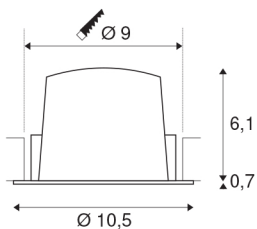

## NUMINOS® DL M

Indoor LED recessed ceiling light black/white 4000K  
20°, including leaf springs

The NUMINOS light system from SLV combines technology, design and functionality like no other. With a variety of downlights and spotlights, you can experience a thousand lighting design possibilities. Like with the NUMINOS® DL M recessed ceiling light, which impresses with its high-quality workmanship and light. Ideal for discreet, modern and space-saving lighting that draws the focus to objects or the room. The recessed ceiling light can convince with a power consumption of 17.55 watts, luminous flux of 1750 lumens, colour temperature of 4000 Kelvin and a high colour reproduction index of over 90. Installation is then done in no time at all. When will you choose SLV's modular variety?

## TECHNICAL DATA

Item no.:	1003890
Number of different light outlets	1
Secondary power / secondary voltage	500mA
Height	6.8 cm
Diameter	10.5 cm
Installation diameter	9 cm
Installation depth	7.5 cm
Net weight	0.205 kg
Gross weight	0.219 kg
IP Code	IP 20 / IP 44
Safety class	III
Impact resistance class	IK02
Impact resistance	0,2 Joule
Assembly	Recessed
Assembly details	Ceiling
Wattage	17.55 W
Lumen	1750 lm
Colour temperature	4000 Kelvin
Beam angle	20 °
Color	black
CRI	90
UGR ≤	22