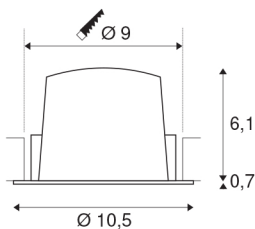

NUMINOS® DL M

Indoor LED recessed ceiling light black/white 4000K 40°, including leaf springs

NUMINOS is the best possible coordinated light system from SLV that combines function, design and technology. The diverse downlights and spotlights make a thousand lighting design options possible. This also includes NUMINOS® DL M, which impresses as a recessed ceiling light with the best workmanship and lighting quality. Ideal for discreet, modern and space-saving lighting that directs the accent to objects or the room. The recessed ceiling light has a power consumption of 17.55 watts, a luminous flux of 1750 lumens, a colour temperature of 4000 Kelvin and a good colour reproduction index of over 90. Installation is then done in no time at all. When to choose NUMINOS from SLV – modular diversity awaits you.

TECHNICAL DATA

Item no.:	1003893
Number of different light outlets	1
Secondary power / secondary voltage	500mA
Height	6.8 cm
Diameter	10.5 cm
Installation diameter	9 cm
Installation depth	7.5 cm
Net weight	0.24 kg
Gross weight	0.28 kg
IP Code	IP 20 / IP 44
Safety class	III
Impact resistance class	IK02
Impact resistance	0,2 Joule
Assembly	Recessed
Assembly details	Ceiling
Wattage	17.55 W
Lumen	1750 lm
Colour temperature	4000 Kelvin
Beam angle	40 °
Color	black
CRI	90
UGR ≤	22