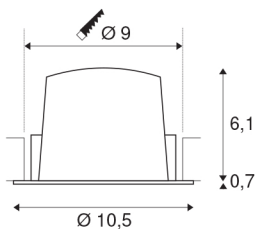

NUMINOS® DL M

Indoor LED recessed ceiling light black/chrome 4000K 40°, including leaf springs

NUMINOS is the optimally coordinated light system from SLV that combines function, design and technology. With a variety of downlights and spotlights, you provide a thousand lighting design options. Like with the NUMINOS® DL M recessed ceiling light, which impresses with its high-quality workmanship and light. Ideal for discreet, modern and space-saving lighting that directs the accent to objects or the room. The recessed ceiling light can convince with a power consumption of 17.55 watts, luminous flux of 1660 lumens, colour temperature of 4000 Kelvin and a high colour reproduction index of over 90. Installation is then done in no time at all. When do you choose NUMINOS® from SLV?

TECHNICAL DATA

Item no.:	1003894
Number of different light outlets	1
Secondary power / secondary voltage	500mA
Height	6.8 cm
Diameter	10.5 cm
Installation diameter	9 cm
Installation depth	7.5 cm
Net weight	0.24 kg
Gross weight	0.28 kg
IP Code	IP 20 / IP 44
Safety class	III
Impact resistance class	IK02
Impact resistance	0,2 Joule
Assembly	Recessed
Assembly details	Ceiling
Wattage	17.55 W
Lumen	1660 lm
Colour temperature	4000 Kelvin
Beam angle	40 °
Color	black
CRI	90
UGR ≤	19