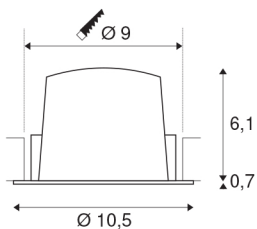

## NUMINOS® DL M

Indoor LED recessed ceiling light black/black 4000K 55°, including leaf springs

NUMINOS is the optimally coordinated light system from SLV that combines function, design and technology. With a variety of downlights and spotlights, you provide a thousand lighting design options. Like with the NUMINOS® DL M recessed ceiling light, which impresses with its high-quality workmanship and light. Ideal for harmonious, modern and space-saving lighting that directs the accent to objects or the room. The recessed ceiling light convinces with a power consumption of 17.55 watts, luminous flux of 1600 lumens, colour temperature of 4000 Kelvin and a colour reproduction index of 90. Installation is then done in no time at all. When to choose NUMINOS from SLV – modular diversity awaits you.

## TECHNICAL DATA

Item no.:	1003895
Number of different light outlets	1
Secondary power / secondary voltage	500mA
Height	6.8 cm
Diameter	10.5 cm
Installation diameter	9 cm
Installation depth	7.5 cm
Net weight	0.24 kg
Gross weight	0.28 kg
IP Code	IP 20 / IP 44
Safety class	III
Impact resistance class	IK02
Impact resistance	0,2 Joule
Assembly	Recessed
Assembly details	Ceiling
Wattage	17.55 W
Lumen	1600 lm
Colour temperature	4000 Kelvin
Beam angle	55 °
Color	black
CRI	90
UGR ≤	22