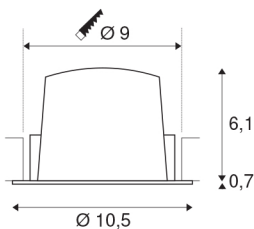

## NUMINOS® DL M

Indoor LED recessed ceiling light black/white 4000K 55°, including leaf springs

The NUMINOS light system from SLV perfectly combines function, design and technology. With different downlights and spotlights, you provide a thousand lighting design possibilities. This also includes NUMINOS® DL M, which impresses as a recessed ceiling light with the best workmanship and lighting quality. In this way, you can create unobtrusive, modern and space-saving lighting that draws the focus to objects or the room. The recessed ceiling light has a power consumption of 17.55 watts, a luminous flux of 1750 lumens, a colour temperature of 4000 Kelvin and a high colour reproduction index of over 90. Installation is then done in no time at all. When do you choose NUMINOS® from SLV?

## TECHNICAL DATA

Item no.:	1003896
Number of different light outlets	1
Secondary power / secondary voltage	500mA
Height	6.8 cm
Diameter	10.5 cm
Installation diameter	9 cm
Installation depth	7.5 cm
Net weight	0.24 kg
Gross weight	0.28 kg
IP Code	IP 20 / IP 44
Safety class	III
Impact resistance class	IK02
Impact resistance	0,2 Joule
Assembly	Recessed
Assembly details	Ceiling
Wattage	17.55 W
Lumen	1750 lm
Colour temperature	4000 Kelvin
Beam angle	55 °
Color	black
CRI	90
UGR ≤	22