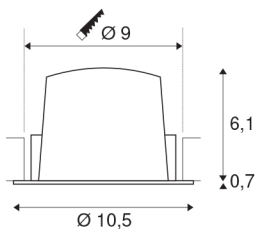

## NUMINOS® DL M

Indoor LED recessed ceiling light black/chrome 4000K 55°, including leaf springs

The NUMINOS light system from SLV perfectly combines function, design and technology. This way, you can experience a thousand lighting design possibilities with different downlights and spotlights. Like with the NUMINOS® DL M recessed ceiling light, which impresses with its high-quality workmanship and light. Ideal for discreet, modern and space-saving lighting that directs the accent to objects or the room. The recessed ceiling light convinces with a power consumption of 17.55 watts, luminous flux of 1660 lumens, colour temperature of 4000 Kelvin and a colour reproduction index of 90. Installation is then done in no time at all. When to choose NUMINOS from SLV – modular diversity awaits you.

## TECHNICAL DATA

Item no.:	1003897
Number of different light outlets	1
Secondary power / secondary voltage	500mA
Height	6.8 cm
Diameter	10.5 cm
Installation diameter	9 cm
Installation depth	7.5 cm
Net weight	0.24 kg
Gross weight	0.28 kg
IP Code	IP 20 / IP 44
Safety class	III
Impact resistance class	IK02
Impact resistance	0,2 Joule
Assembly	Recessed
Assembly details	Ceiling
Wattage	17.55 W
Lumen	1660 lm
Colour temperature	4000 Kelvin
Beam angle	55 °
Color	black
CRI	90
UGR ≤	19