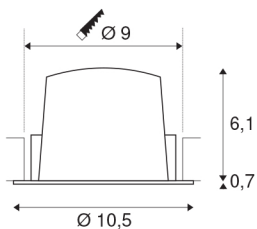

NUMINOS® DL M

Indoor LED recessed ceiling light white/black 4000K 20°, including leaf springs

The NUMINOS light system from SLV skilfully combines function, design and technology. This way, you can experience a thousand lighting design possibilities with a variety of downlights and spotlights. This also includes NUMINOS® DL M, which impresses as a recessed ceiling light with the best workmanship and lighting quality. Ideal for harmonious, modern and space-saving lighting that directs the accent to objects or the room. The recessed ceiling light can convince with a power consumption of 17.55 watts, luminous flux of 1600 lumens, colour temperature of 4000 Kelvin and a high colour reproduction index of over 90. Installation is then done in no time at all. When do you choose NUMINOS ® from SLV?

TECHNICAL DATA

Item no.:	1003901
Number of different light outlets	1
Secondary power / secondary voltage	500mA
Height	6.8 cm
Diameter	10.5 cm
Installation diameter	9 cm
Installation depth	7.5 cm
Net weight	0.205 kg
Gross weight	0.219 kg
IP Code	IP 20 / IP 44
Safety class	III
Impact resistance class	IK02
Impact resistance	0,2 Joule
Assembly	Recessed
Assembly details	Ceiling
Wattage	17.55 W
Lumen	1600 lm
Colour temperature	4000 Kelvin
Beam angle	20 °
Color	white
CRI	90
UGR ≤	19