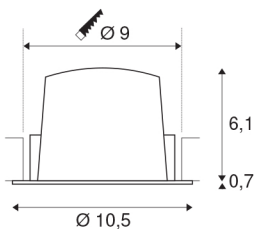

## NUMINOS® DL M

Indoor LED recessed ceiling light white/white 4000K 20°, including leaf springs

The NUMINOS light system from SLV perfectly combines function, design and technology. This way, you can experience a thousand lighting design possibilities with different downlights and spotlights. Also with the NUMINOS® DL M recessed ceiling light, which convinces with the best workmanship and lighting quality. Ideal for unobtrusive, modern and space-saving lighting that draws the focus to objects or the room. The recessed ceiling light convinces with a power consumption of 17.55 watts, luminous flux of 1750 lumens, colour temperature of 4000 Kelvin and a colour reproduction index of 90. This means that easy installation is a mere formality. When to choose NUMINOS from SLV – modular diversity awaits you.

## TECHNICAL DATA

Item no.:	1003902
Number of different light outlets	1
Secondary power / secondary voltage	500mA
Height	6.8 cm
Diameter	10.5 cm
Installation diameter	9 cm
Installation depth	7.5 cm
Net weight	0.205 kg
Gross weight	0.219 kg
IP Code	IP 20 / IP 44
Safety class	III
Impact resistance class	IK02
Impact resistance	0,2 Joule
Assembly	Recessed
Assembly details	Ceiling
Wattage	17.55 W
Lumen	1750 lm
Colour temperature	4000 Kelvin
Beam angle	20 °
Color	white
CRI	90
UGR ≤	22