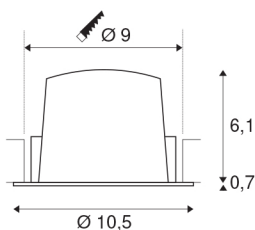

NUMINOS® DL M

Indoor LED recessed ceiling light white/chrome 4000K 20°, including leaf springs

The NUMINOS light system from SLV perfectly combines function, design and technology. With a variety of downlights and spotlights, you can experience a thousand lighting design possibilities. This also includes NUMINOS® DL M, which impresses as a recessed ceiling light with the best workmanship and lighting quality. Ideal for discreet, modern and space-saving lighting that draws the focus to objects or the room. The recessed ceiling light can convince with a power consumption of 17.55 watts, luminous flux of 1660 lumens, colour temperature of 4000 Kelvin and a high colour reproduction index of over 90. This means that simple installation is a mere formality. When to choose NUMINOS from SLV – modular diversity awaits you.

TECHNICAL DATA

Item no.:	1003903
Number of different light outlets	1
Secondary power / secondary voltage	500mA
Height	6.8 cm
Diameter	10.5 cm
Installation diameter	9 cm
Installation depth	7.5 cm
Net weight	0.205 kg
Gross weight	0.219 kg
IP Code	IP 20 / IP 44
Safety class	III
Impact resistance class	IK02
Impact resistance	0,2 Joule
Assembly	Recessed
Assembly details	Ceiling
Wattage	17.55 W
Lumen	1660 lm
Colour temperature	4000 Kelvin
Beam angle	20 °
Color	white
CRI	90
UGR ≤	19