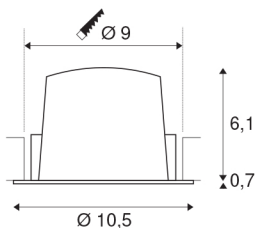

## NUMINOS® DL M

Indoor LED recessed ceiling light white/black 4000K 40°, including leaf springs

The NUMINOS light system from SLV combines technology, design and functionality like no other. This way, you can experience a thousand lighting design possibilities with different downlights and spotlights. Like with the NUMINOS® DL M recessed ceiling light, which impresses with its high-quality workmanship and light. In this way, you can create discreet, modern and space-saving lighting that draws the focus to objects or the room. The recessed ceiling light can convince with a power consumption of 17.55 watts, luminous flux of 1600 lumens, colour temperature of 4000 Kelvin and a high colour reproduction index of over 90. Installation is then done in no time at all. When to choose NUMINOS from SLV – modular diversity awaits you.

## TECHNICAL DATA

Item no.:	1003904
Number of different light outlets	1
Secondary power / secondary voltage	500mA
Height	6.8 cm
Diameter	10.5 cm
Installation diameter	9 cm
Installation depth	7.5 cm
Net weight	0.24 kg
Gross weight	0.28 kg
IP Code	IP 20 / IP 44
Safety class	III
Impact resistance class	IK02
Impact resistance	0,2 Joule
Assembly	Recessed
Assembly details	Ceiling
Wattage	17.55 W
Lumen	1600 lm
Colour temperature	4000 Kelvin
Beam angle	40 °
Color	white
CRI	90
UGR ≤	22