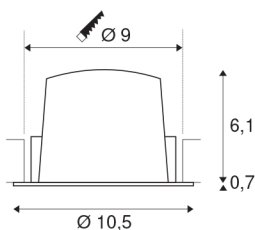

NUMINOS® DL M

Indoor LED recessed ceiling light white/white 4000K 40°, including leaf springs

Design, technology and function in perfection: NUMINOS is the light system from SLV that combines everything. With various downlights and spotlights, you can experience a thousand lighting design possibilities. Like with the NUMINOS® DL M recessed ceiling light, which impresses with its high-quality workmanship and light. Ideal for unobtrusive, modern and space-saving lighting that draws the focus to objects or the room. The recessed ceiling light can convince with a power consumption of 17.55 watts, luminous flux of 1750 lumens, colour temperature of 4000 Kelvin and a high colour reproduction index of over 90. This means that easy installation is a mere formality. When to choose NUMINOS from SLV – modular diversity awaits you.

TECHNICAL DATA

Item no.:	1003905
Number of different light outlets	1
Secondary power / secondary voltage	500mA
Height	6.8 cm
Diameter	10.5 cm
Installation diameter	9 cm
Installation depth	7.5 cm
Net weight	0.24 kg
Gross weight	0.28 kg
IP Code	IP 20 / IP 44
Safety class	III
Impact resistance class	IK02
Impact resistance	0,2 Joule
Assembly	Recessed
Assembly details	Ceiling
Wattage	17.55 W
Lumen	1750 lm
Colour temperature	4000 Kelvin
Beam angle	40 °
Color	white
CRI	90
UGR ≤	22