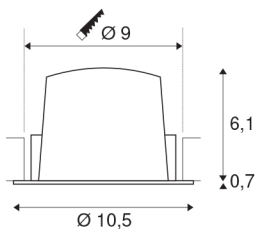

NUMINOS® DL M

Indoor LED recessed ceiling light white/chrome 4000K 40°, including leaf springs

The NUMINOS light system from SLV combines technology, design and functionality like no other. This way, you can experience a thousand lighting design possibilities with different downlights and spotlights. This also includes NUMINOS® DL M, which impresses as a recessed ceiling light with the best workmanship and lighting quality. Ideal for harmonious, modern and space-saving lighting that directs the accent to objects or the room. The recessed ceiling light has a power consumption of 17.55 watts, a luminous flux of 1660 lumens, a colour temperature of 4000 Kelvin and a good colour reproduction index of over 90. Installation is then done in no time at all. When to choose NUMINOS from SLV – modular diversity awaits you.

TECHNICAL DATA

Item no.:	1003906
Number of different light outlets	1
Secondary power / secondary voltage	500mA
Height	6.8 cm
Diameter	10.5 cm
Installation diameter	9 cm
Installation depth	7.5 cm
Net weight	0.24 kg
Gross weight	0.28 kg
IP Code	IP 20 / IP 44
Safety class	III
Impact resistance class	IK02
Impact resistance	0,2 Joule
Assembly	Recessed
Assembly details	Ceiling
Wattage	17.55 W
Lumen	1660 lm
Colour temperature	4000 Kelvin
Beam angle	40 °
Color	white
CRI	90
UGR ≤	19