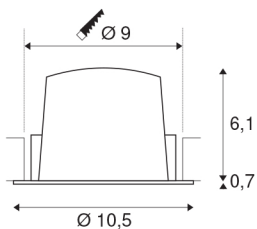

## NUMINOS® DL M

Indoor LED recessed ceiling light white/black 4000K 55°, including leaf springs

The NUMINOS light system from SLV combines technology, design and functionality like no other. This way, you can experience a thousand lighting design possibilities with different downlights and spotlights. This also includes NUMINOS® DL M, which impresses as a recessed ceiling light with the best workmanship and lighting quality. Ideal for unobtrusive, modern and space-saving lighting that draws the focus to objects or the room. The recessed ceiling light convinces with a power consumption of 17.55 watts, luminous flux of 1600 lumens, colour temperature of 4000 Kelvin and a colour reproduction index of 90. Installation is then done in no time at all. When to choose NUMINOS from SLV – modular diversity awaits you.

## TECHNICAL DATA

Item no.:	1003907
Number of different light outlets	1
Secondary power / secondary voltage	500mA
Height	6.8 cm
Diameter	10.5 cm
Installation diameter	9 cm
Installation depth	7.5 cm
Net weight	0.205 kg
Gross weight	0.219 kg
IP Code	IP 20 / IP 44
Safety class	III
Impact resistance class	IK02
Impact resistance	0,2 Joule
Assembly	Recessed
Assembly details	Ceiling
Wattage	17.55 W
Lumen	1600 lm
Colour temperature	4000 Kelvin
Beam angle	55 °
Color	white
CRI	90
UGR ≤	22