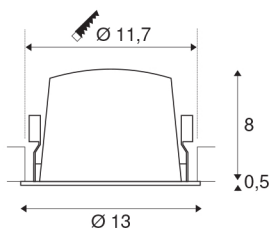

NUMINOS® DL L

Indoor LED recessed ceiling light black/chrome 2700K 40°

The NUMINOS light system from SLV combines technology, design and functionality like no other. With various downlights and spotlights, you provide a thousand lighting design options. Like with the NUMINOS® DL L recessed ceiling light, which impresses with its high-quality workmanship and light. In this way, you can create discreet, modern and space-saving lighting that draws the focus to objects or the room. The recessed ceiling light can convince with a power consumption of 25.41 watts, luminous flux of 2150 lumens, colour temperature of 2700 Kelvin and a high colour reproduction index of over 90. Installation is then done in no time at all. When do you choose NUMINOS® from SLV?

TECHNICAL DATA

Item no.:	1003918
Number of different light outlets	1
Secondary power / secondary voltage	700mA
Height	8.5 cm
Diameter	13 cm
Installation diameter	11.7 cm
Installation depth	9 cm
Net weight	0.42 kg
Gross weight	0.449 kg
IP Code	IP 20 / IP 44
Safety class	III
Impact resistance class	IK02
Impact resistance	0,2 Joule
Assembly	Recessed
Assembly details	Ceiling
Wattage	25.41 W
Lumen	2150 lm
Colour temperature	2700 Kelvin
Beam angle	40 °
Color	black
CRI	90
UGR ≤	19