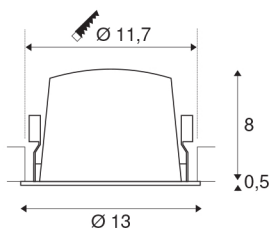

NUMINOS® DL L

Indoor LED recessed ceiling light white/white 2700K 20°

The NUMINOS light system from SLV skilfully combines function, design and technology. With a variety of downlights and spotlights, you provide a thousand lighting design options. Also with the NUMINOS® DL L recessed ceiling light, which convinces with the best workmanship and lighting quality. In this way, you can create discreet, modern and space-saving lighting that draws the focus to objects or the room. The recessed ceiling light has a power consumption of 25.41 watts, a luminous flux of 2250 lumens, a colour temperature of 2700 Kelvin and a good colour reproduction index of over 90. This means that simple installation is a mere formality. When to choose NUMINOS from SLV – modular diversity awaits you.

TECHNICAL DATA

Item no.:	1003926
Number of different light outlets	1
Secondary power / secondary voltage	700mA
Height	8.5 cm
Diameter	13 cm
Installation diameter	11.7 cm
Installation depth	9 cm
Net weight	0.465 kg
Gross weight	0.525 kg
IP Code	IP 20 / IP 44
Safety class	III
Impact resistance class	IK02
Impact resistance	0,2 Joule
Assembly	Recessed
Assembly details	Ceiling
Wattage	25.41 W
Lumen	2250 lm
Colour temperature	2700 Kelvin
Beam angle	20 °
Color	white
CRI	90
UGR ≤	19