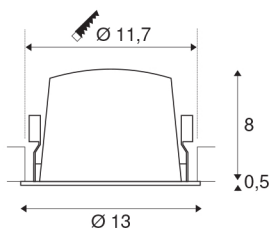

NUMINOS® DL L

Indoor LED recessed ceiling light white/black 2700K 40°

The NUMINOS light system from SLV perfectly combines function, design and technology. This way, you can experience a thousand lighting design possibilities with different downlights and spotlights. Also with the NUMINOS® DL L recessed ceiling light, which convinces with the best workmanship and lighting quality. Ideal for unobtrusive, modern and space-saving lighting that draws the focus to objects or the room. The recessed ceiling light can convince with a power consumption of 25.41 watts, luminous flux of 2150 lumens, colour temperature of 2700 Kelvin and a high colour reproduction index of over 90. This means that simple installation is a mere formality. When do you choose NUMINOS® from SLV?

TECHNICAL DATA

Item no.:	1003928
Number of different light outlets	1
Secondary power / secondary voltage	700mA
Height	8.5 cm
Diameter	13 cm
Installation diameter	11.7 cm
Installation depth	9 cm
Net weight	0.42 kg
Gross weight	0.449 kg
IP Code	IP 20 / IP 44
Safety class	III
Impact resistance class	IK02
Impact resistance	0,2 Joule
Assembly	Recessed
Assembly details	Ceiling
Wattage	25.41 W
Lumen	2150 lm
Colour temperature	2700 Kelvin
Beam angle	40 °
Color	white
CRI	90
UGR ≤	22