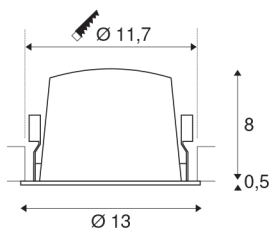

NUMINOS® DL L

Indoor LED recessed ceiling light white/white 2700K 40°

Design, technology and function in perfection: NUMINOS is the light system from SLV that combines everything. This way, you can experience a thousand lighting design possibilities with a variety of downlights and spotlights. This also includes NUMINOS® DL L, which impresses as a recessed ceiling light with the best workmanship and lighting quality. Ideal for unobtrusive, modern and space-saving lighting that draws the focus to objects or the room. The recessed ceiling light convinces with a power consumption of 25.41 watts, luminous flux of 2250 lumens, colour temperature of 2700 Kelvin and a colour reproduction index of 90. Installation is then done in no time at all. When to choose NUMINOS from SLV – modular diversity awaits you.

TECHNICAL DATA

Item no.:	1003929
Number of different light outlets	1
Secondary power / secondary voltage	700mA
Height	8.5 cm
Diameter	13 cm
Installation diameter	11.7 cm
Installation depth	9 cm
Net weight	0.465 kg
Gross weight	0.525 kg
IP Code	IP 20 / IP 44
Safety class	III
Impact resistance class	IK02
Impact resistance	0,2 Joule
Assembly	Recessed
Assembly details	Ceiling
Wattage	25.41 W
Lumen	2250 lm
Colour temperature	2700 Kelvin
Beam angle	40 °
Color	white
CRI	90
UGR ≤	19