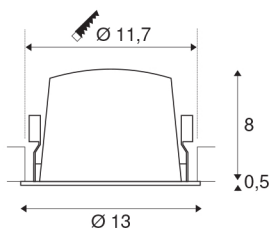

NUMINOS® DL L

Indoor LED recessed ceiling light white/chrome 2700K 40°

The NUMINOS light system from SLV combines technology, design and functionality like no other. With different downlights and spotlights, you can experience a thousand lighting design possibilities. This also includes NUMINOS® DL L, which impresses as a recessed ceiling light with the best workmanship and lighting quality. Ideal for discreet, modern and space-saving lighting that draws the focus to objects or the room. The recessed ceiling light convinces with a power consumption of 25.41 watts, luminous flux of 2150 lumens, colour temperature of 2700 Kelvin and a colour reproduction index of 90. Installation is then done in no time at all. When do you choose NUMINOS ® from SLV?

TECHNICAL DATA

Item no.:	1003930
Number of different light outlets	1
Secondary power / secondary voltage	700mA
Height	8.5 cm
Diameter	13 cm
Installation diameter	11.7 cm
Installation depth	9 cm
Net weight	0.42 kg
Gross weight	0.449 kg
IP Code	IP 20 / IP 44
Safety class	III
Impact resistance class	IK02
Impact resistance	0,2 Joule
Assembly	Recessed
Assembly details	Ceiling
Wattage	25.41 W
Lumen	2150 lm
Colour temperature	2700 Kelvin
Beam angle	40 °
Color	white
CRI	90
UGR ≤	19