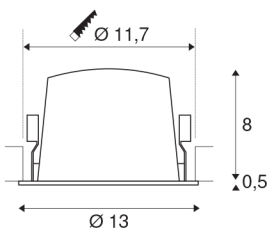

NUMINOS® DL L

Indoor LED recessed ceiling light black/white 3000K 20°

Design, technology and function in perfection: NUMINOS is the light system from SLV that combines everything. With different downlights and spotlights, you can experience a thousand lighting design possibilities. Also with the NUMINOS® DL L recessed ceiling light, which convinces with the best workmanship and lighting quality. Ideal for discreet, modern and space-saving lighting that draws the focus to objects or the room. The recessed ceiling light can convince with a power consumption of 25.41 watts, luminous flux of 2300 lumens, colour temperature of 3000 Kelvin and a high colour reproduction index of over 90. This means that easy installation is a mere formality. When to choose NUMINOS from SLV – modular diversity awaits you.

TECHNICAL DATA

Item no.:	1003938
Number of different light outlets	1
Secondary power / secondary voltage	700mA
Height	8.5 cm
Diameter	13 cm
Installation diameter	11.7 cm
Installation depth	9 cm
Net weight	0.42 kg
Gross weight	0.449 kg
IP Code	IP 20 / IP 44
Safety class	III
Impact resistance class	IK02
Impact resistance	0,2 Joule
Assembly	Recessed
Assembly details	Ceiling
Wattage	25.41 W
Lumen	2300 lm
Colour temperature	3000 Kelvin
Beam angle	20 °
Color	black
CRI	90
UGR ≤	19