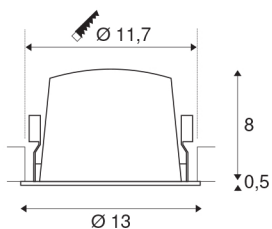

## NUMINOS® DL L

Indoor LED recessed ceiling light black/white 3000K 40°

The NUMINOS light system from SLV skilfully combines function, design and technology. This way, you can experience a thousand lighting design possibilities with different downlights and spotlights. This also includes NUMINOS® DL L, which impresses as a recessed ceiling light with the best workmanship and lighting quality. Ideal for discreet, modern and space-saving lighting that directs the accent to objects or the room. The recessed ceiling light convinces with a power consumption of 25.41 watts, luminous flux of 2300 lumens, colour temperature of 3000 Kelvin and a colour reproduction index of 90. This means that easy installation is a mere formality. When to choose NUMINOS from SLV – modular diversity awaits you.

## TECHNICAL DATA

Item no.:	1003941
Number of different light outlets	1
Secondary power / secondary voltage	700mA
Height	8.5 cm
Diameter	13 cm
Installation diameter	11.7 cm
Installation depth	9 cm
Net weight	0.465 kg
Gross weight	0.525 kg
IP Code	IP 20 / IP 44
Safety class	III
Impact resistance class	IK02
Impact resistance	0,2 Joule
Assembly	Recessed
Assembly details	Ceiling
Wattage	25.41 W
Lumen	2300 lm
Colour temperature	3000 Kelvin
Beam angle	40 °
Color	black
CRI	90
UGR ≤	19